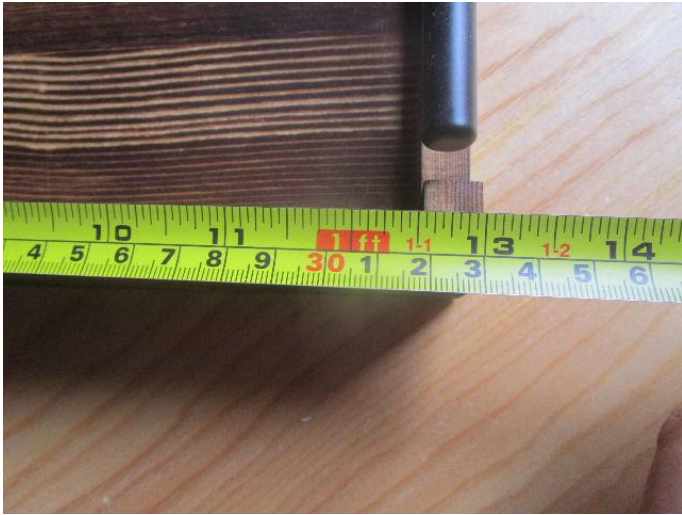

Inner box Size:

44cm

Inner box Size:

34.3cm

Inner box Size: 7.7cm

Inner box weight:

3.15kg

Product size:

33cm

Product size:

23cm

Product size: 4.3cm

Product size: 19cm

Product size: 3.1cm

Product size: 2.4cm

Product size:

43.1cm

Product size:

33cm

Product size: 4.5cm

Product size:3cm

Product size: 2.2cm

Product size: 1.1cm

Product weight:

Product size: 19cm

Product size: 3cm

Product size: 1.1cm

Product size:

43.2cm

Product size:

32.8cm

Product size: 4.5cm