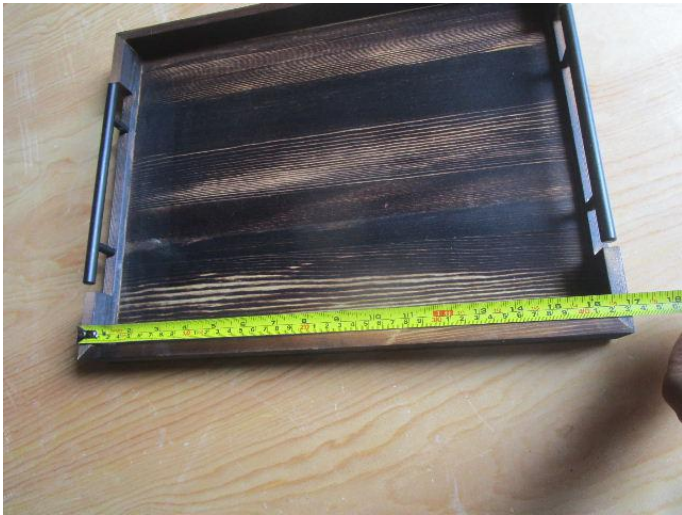

17.5kg

Inner box weight:

3kg

Product size:

33cm

Product size:

23cm

Product size:4.5cm

Product size: 19cm

Product size: 3cm

Product size: 1.1cm

Product size:

43.2cm

Product size:

32.8cm

Product size: 4.5cm

Product size: 3cm

Product size:

20.5cm

Product weight:

2.7kg

TESTING

Bar code test

Rub test