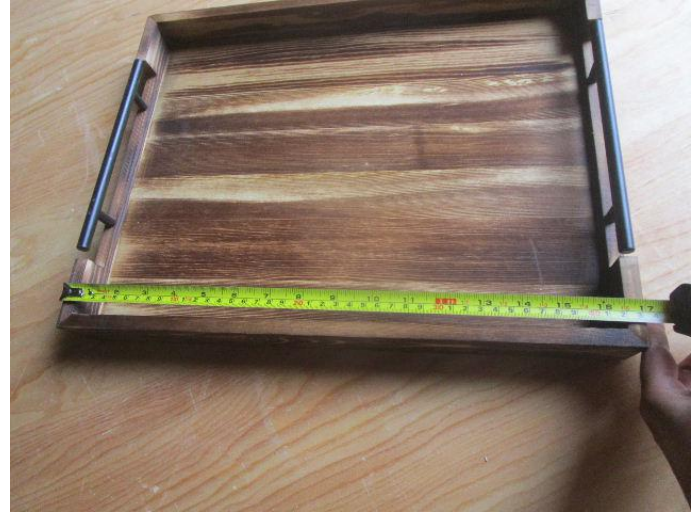

Inner box Size:

44cm

Inner box Size:

34.3cm

Inner box Size: 7.7cm

Inner box weight:

3.15kg

Product size:

33cm

Product size:

23cm

Product size: 4.3cm

Product size: 19cm

Product size: 3.1cm

Product size: 2.4cm

Product size:

43.1cm

Product size:

33cm

Product size: 4.5cm

Product size:3cm

Product size: 2.2cm

Product size: 1.1cm

Product weight: