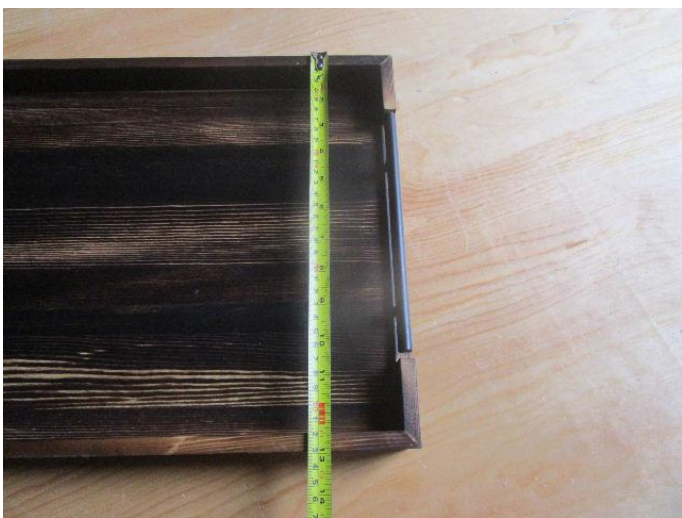

Product size: 19cm

Product size: 3cm

Product size: 1.1cm

Product size:

43.2cm

Product size:

32.8cm

Product size: 4.5cm

Product size: 3cm

Product size:

20.5cm

Product weight:

2.7kg

TESTING

Bar code test

Rub test